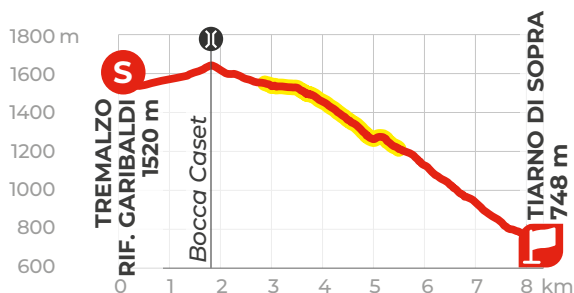

### Entertaining trail in the wood to Tiarno di Sopra

Variant from Rifugio Garibaldi via Bocca Caset down to Tiarno di Sopra. From Malga Caset you can enjoy a 2.7 km nature trail on which smooth sections alternate with steeper passages. It's a whole lot of fun all the way.

Get your GPX

Scan!

Click!

8,1 km

-910 m