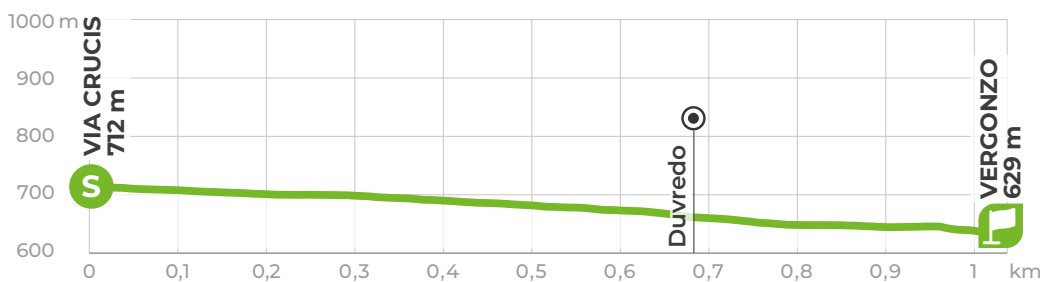

Design and cartography 2023 | max2.at

MTB

Shortcut between Bivedo and Vergonzo via Duvredo.

Get your GPX

Scan! Click!

1 km
-80 m

112 NUMERO EMERGENZA
NOTRUF
EMERGENCY NUMBER